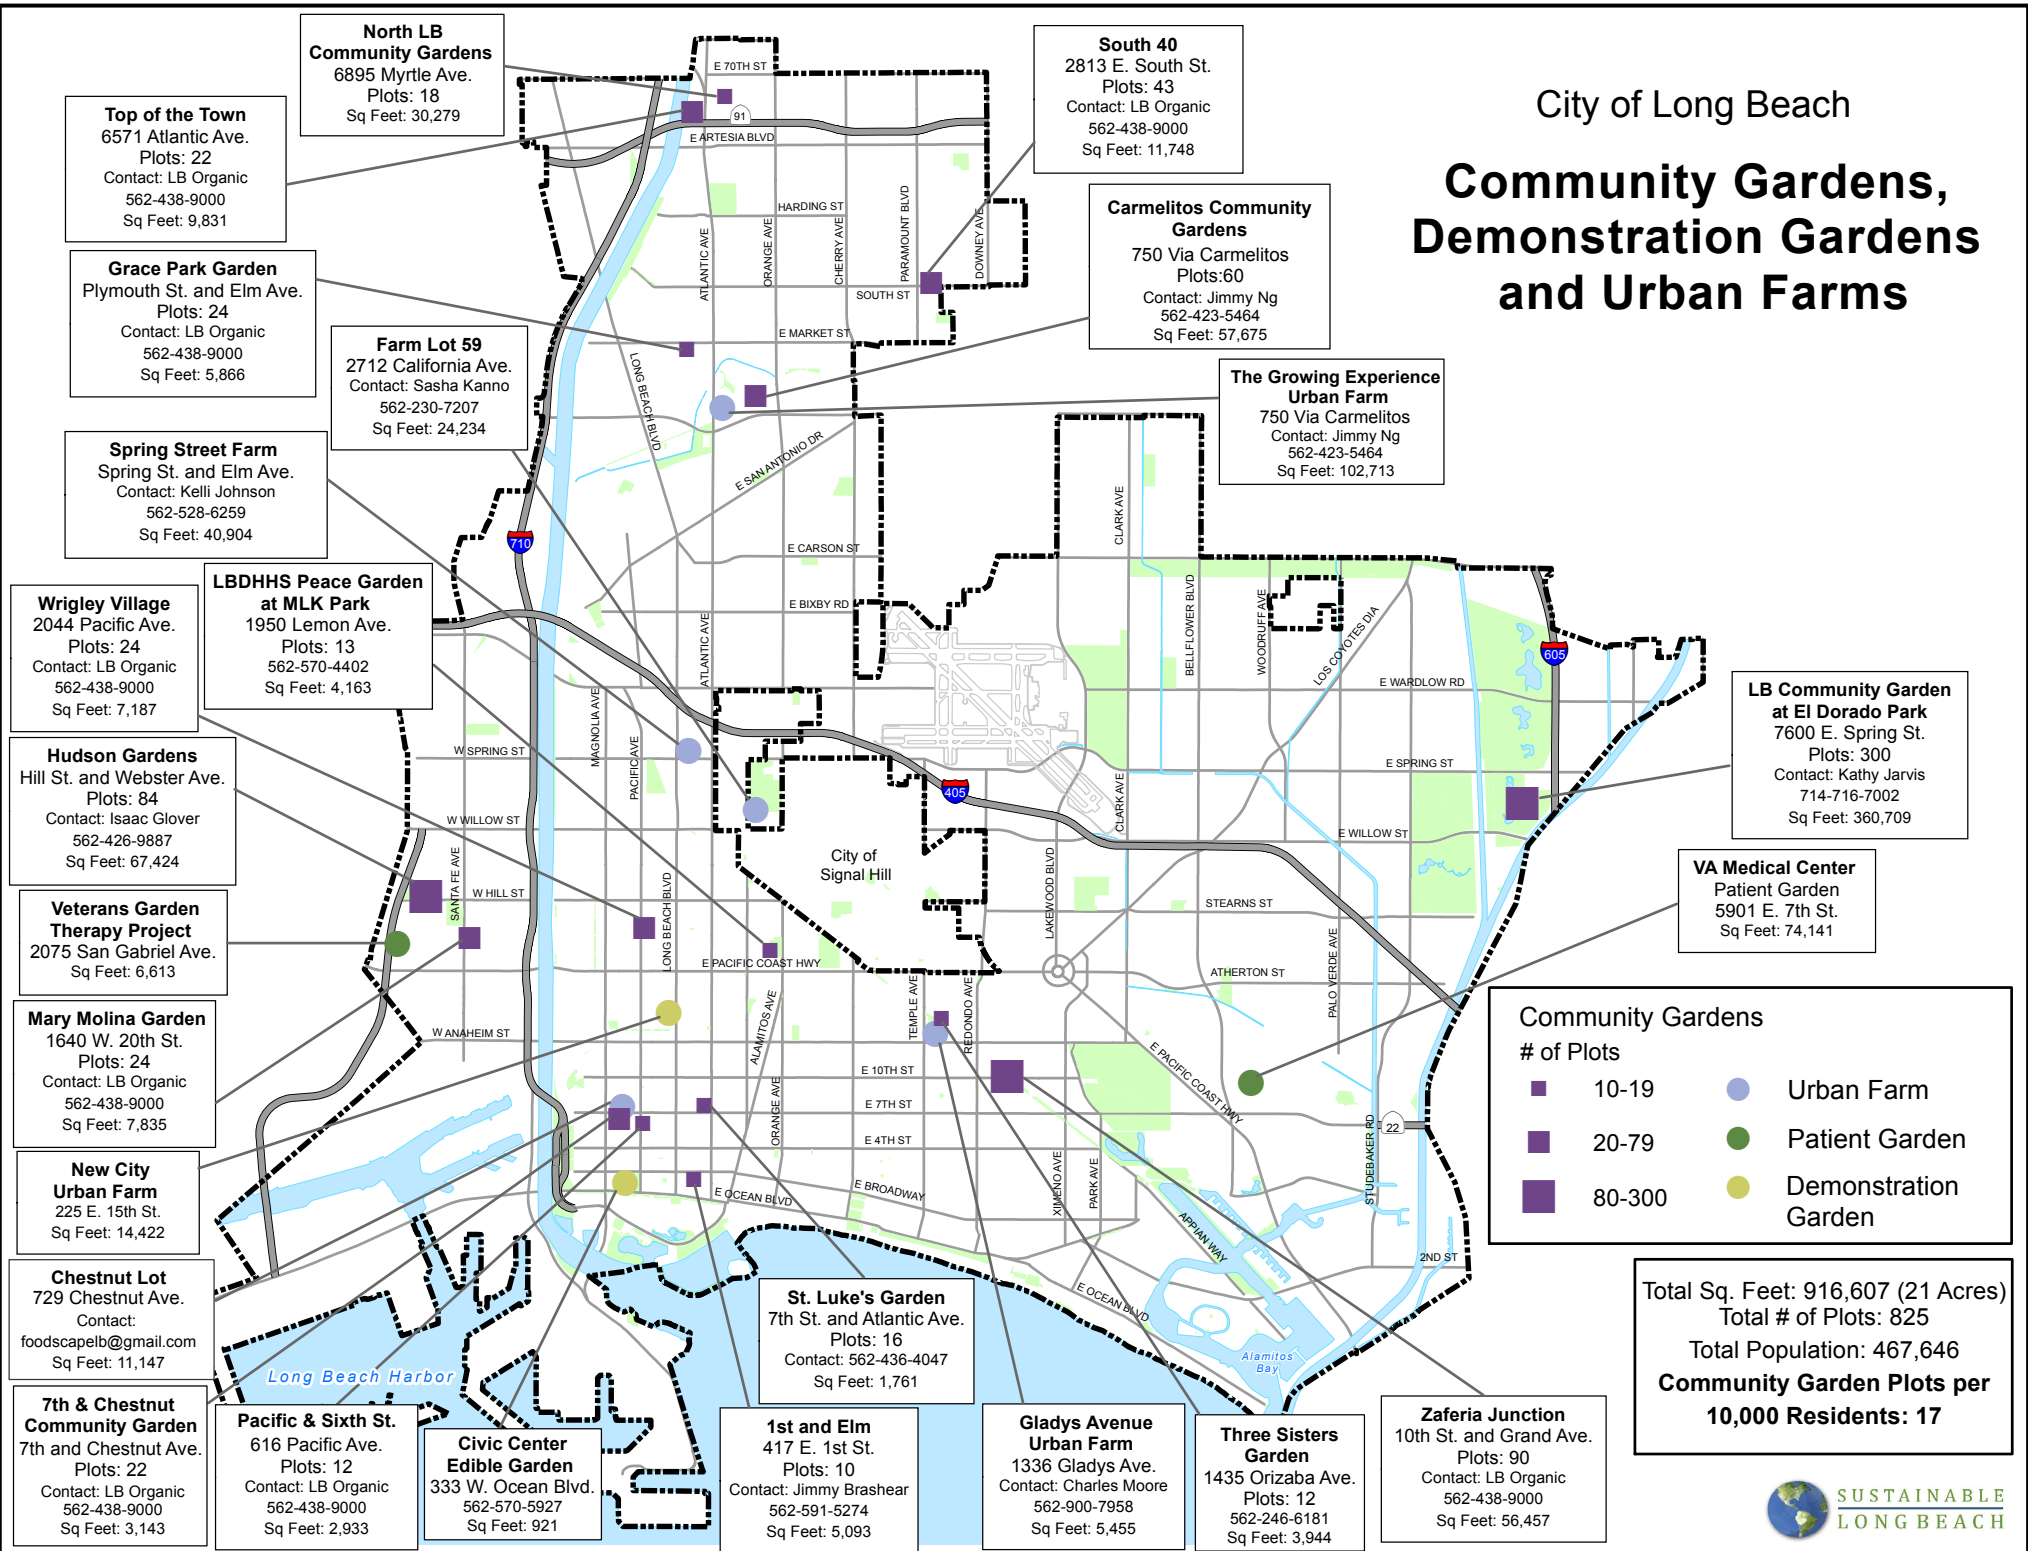

City of Long Beach

Community Gardens, Demonstration Gardens and Urban Farms

Top of the Town
6571 Atlantic Ave.
Plots: 22
Contact: LB Organic
562-438-9000
Sq Feet: 9,831

Grace Park Garden
Plymouth St. and Elm Ave.
Plots: 24
Contact: LB Organic
562-438-9000
Sq Feet: 5,866